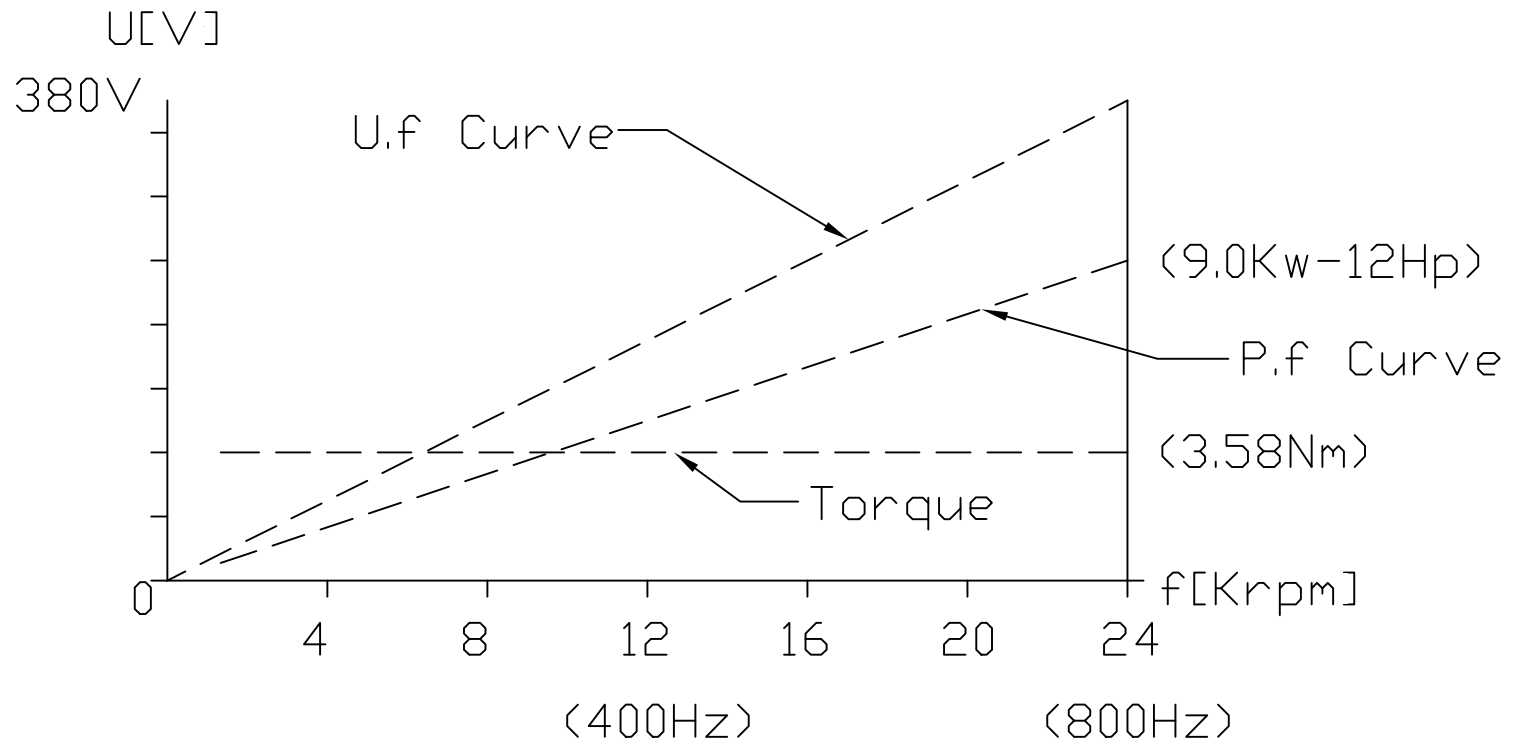

GDL70-24Z/9.0
380V 20.0A 4P

TA:20°C

Serv:S6 60%

air cooling