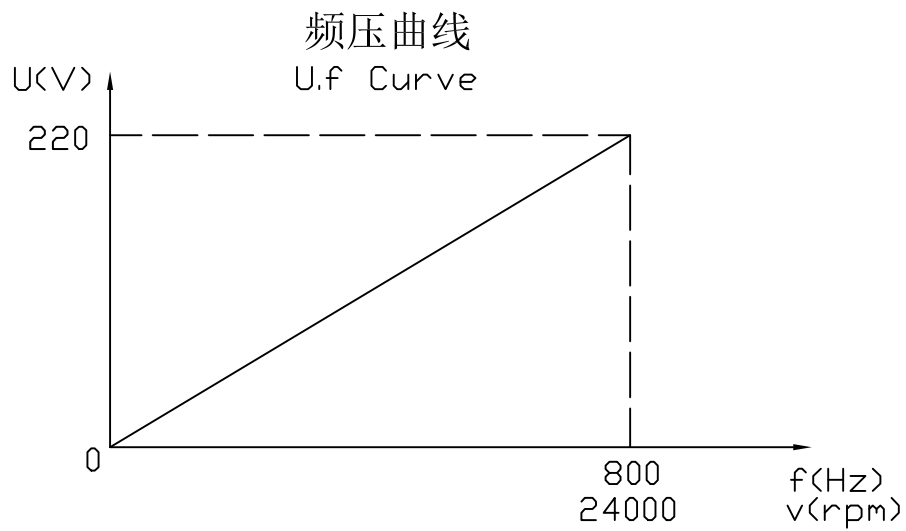

GDL120-30-24Z/6.5
6.5KW 220V 23.0A
800Hz 24000rpm

注: TA:20°C Serv:S1 Water cooling