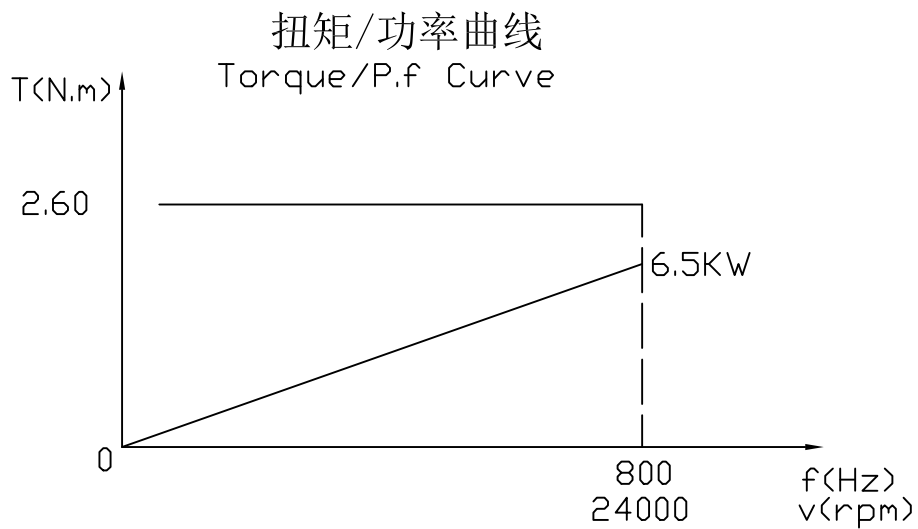

GDL120-30-24Z/6.5
6.5KW 220V 23.0A
800Hz 24000rpm

注: TA:20°C Serv:S1 Water cooling